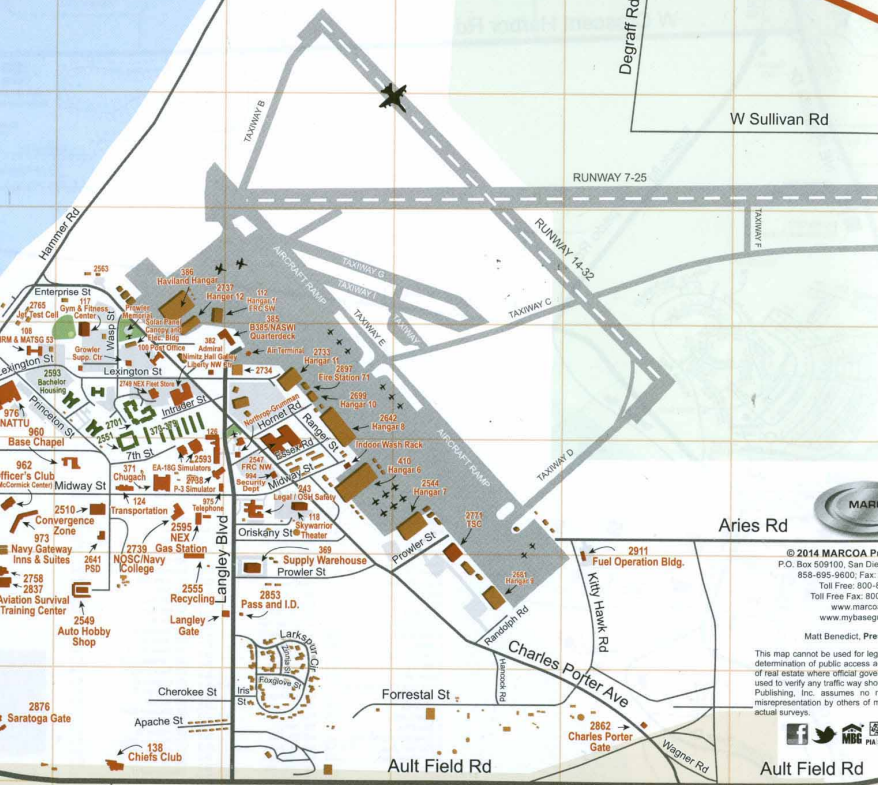

NAVAL AIR STATION WHIDBEY ISLAND

Ault Airfield

Strait of Juan De Fuca

Rocky Point Rd
Gallery Golf Course
130 Gallery Golf Course

130 Gallery Golf Course

130 Gallery Golf Course

W Sullivan Rd

RUNWAY 7-25

RUNWAY 14-32

Aries Rd

2862 Charles Porter Gate

Ault Field Rd

Wagner Rd

N. Goldie Blvd